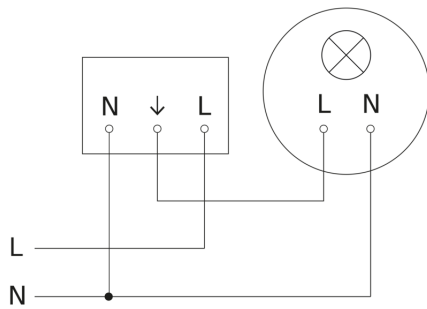

Motion detector - Professional Line

IS 345

DALI-2 APC - in-ceiling installation, sq.

EAN 4007841 080648

Article number 080648

IS 345

DALI-2 APC - in-ceiling installation, sq.
EAN 4007841 080648
Article number 080648

Master circuit diagram

Master/slave interconnection circuit diagram